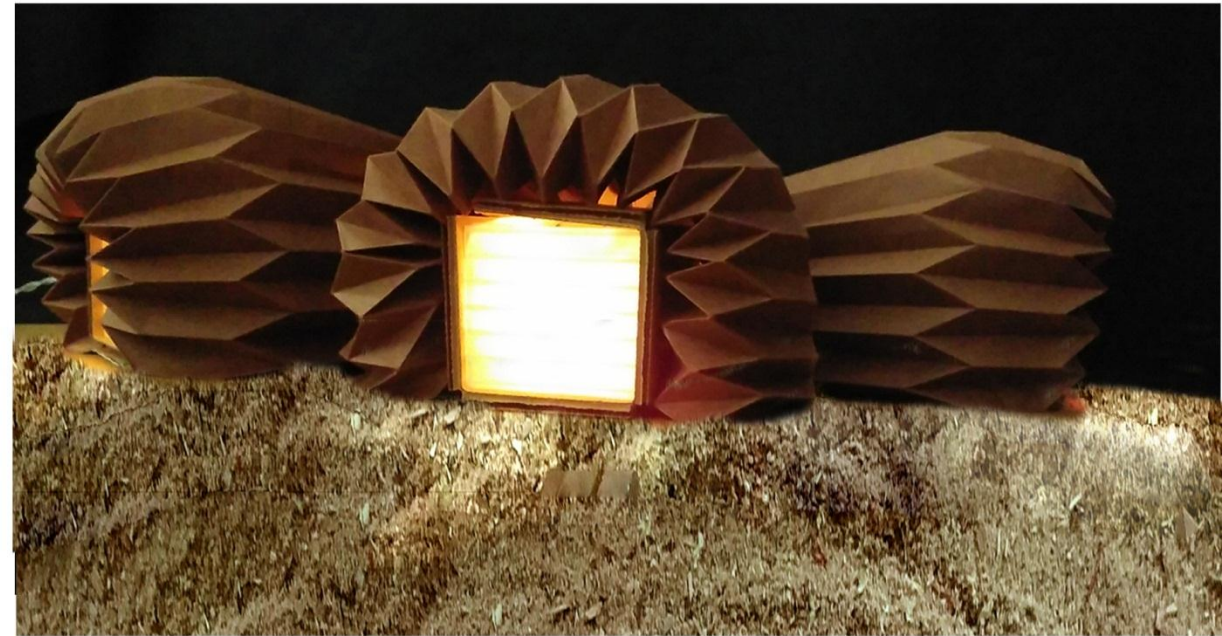

# PHASE 3

PLAN

AUTOMATIC WINDOW COVERINGS AT THE TIME OF DUST STORM