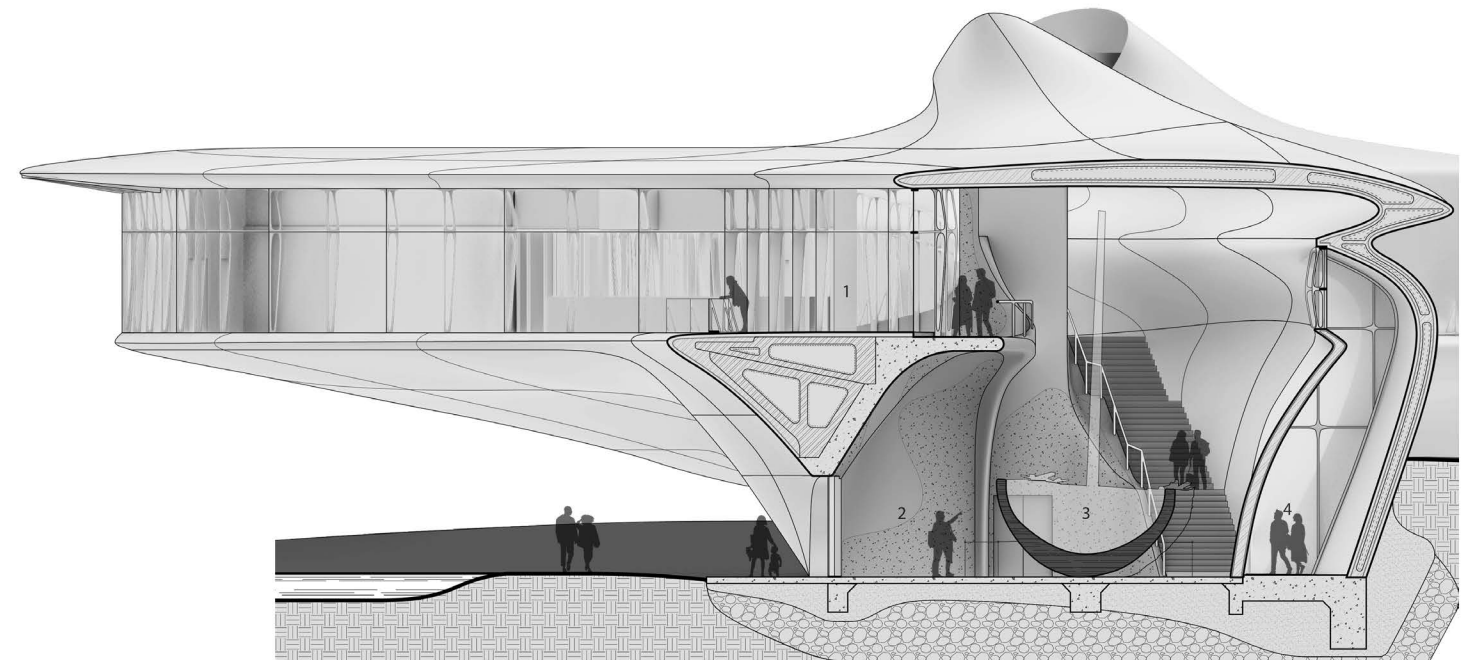

Gallery Three Plan
Scale: 3/32" = 1'

1. Gallery Floor
2. Rouse Simmons Shipwreck Reconstruction (1868-1912)
3. Restaurant Entry
4. Loading Bay

Rouse Simmons, built in 1868 and was a Schooner that sank in the Great Lakes with all hands lost in 1912. The historic ship replica aims to education viewers of the rich history of shipwrecks on the Great Lakes.

Rouse Simmons Wreck Plan Drawing:
Curtiosy of wisconsinshipwrecks.org

Rouse Simmons, 1886, Replica Exhibit Ship

Gallery Three Interior Vignette

Gallery Three Section
(S3) Scale(~) 3/32" = 1'

Gallery Three Section