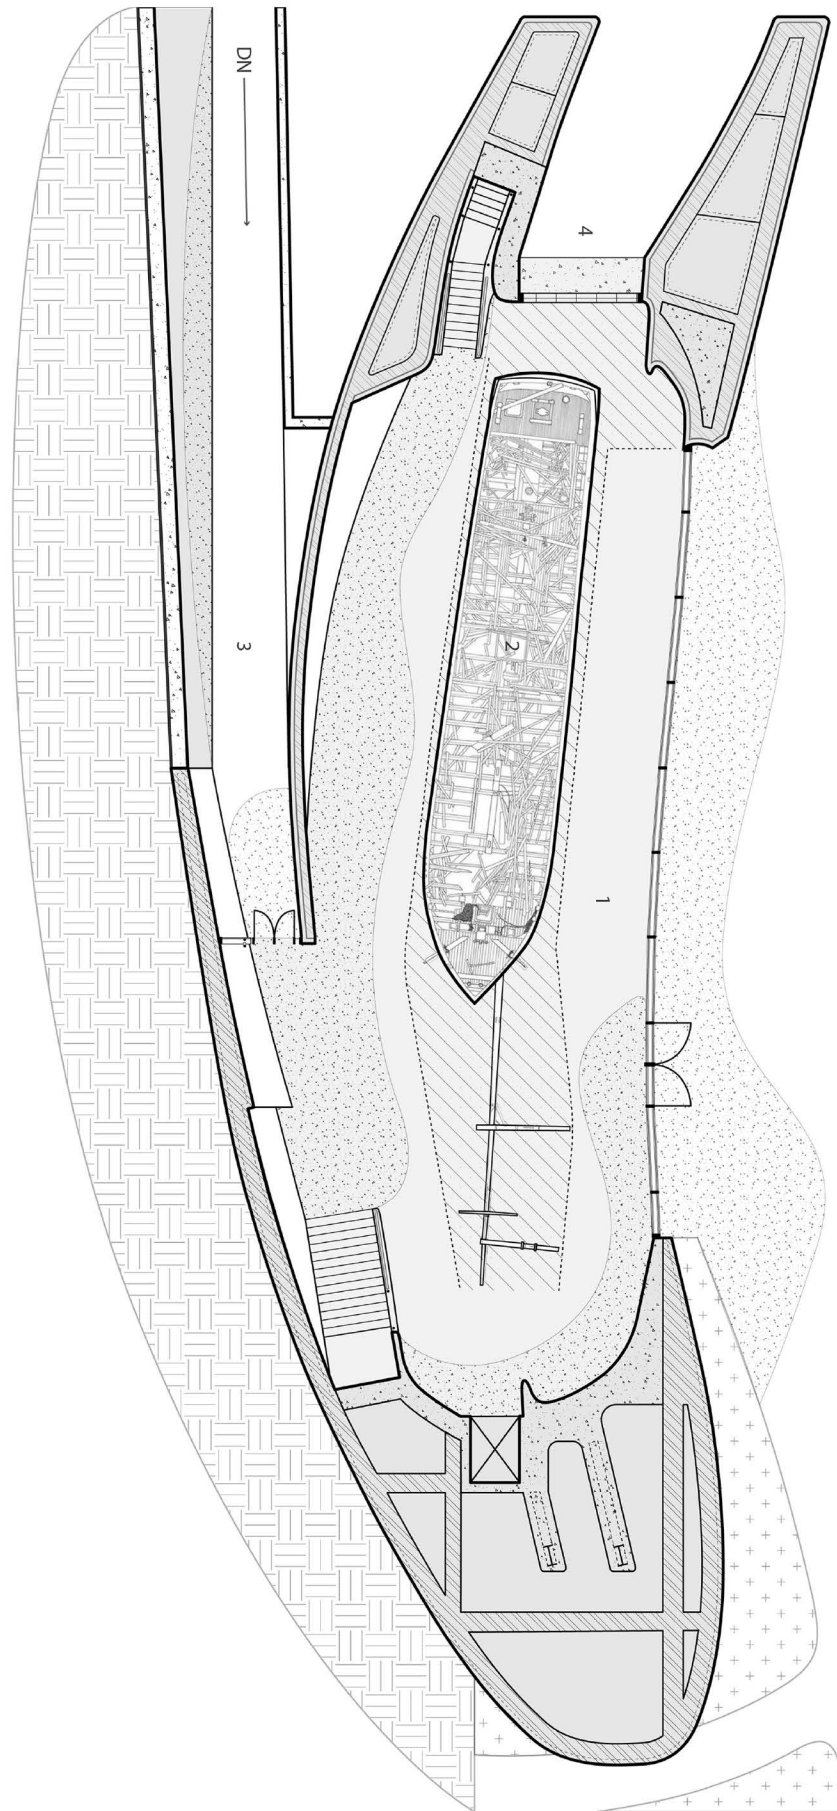

Gallery Three Plan
Scale: 3/32" = 1'

1. Gallery Floor
2. Rouse Simmons Shipwreck Reconstruction (1868-1912)
3. Restaurant Entry
4. Loading Bay

Rouse Simmons, built in 1868 and was a Schooner that sank in the Great Lakes with all hands lost in 1912. The historic ship replica aims to education viewers of the rich history of shipwrecks on the Great Lakes.

Rouse Simmons Wreck Plan Drawing:
Curtiosy of wisconsinshipwrecks.org

Rouse Simmons, 1886, Replica Exhibit Ship

Gallery Three Interior Vignette

Gallery Three Section
(S3) Scale(~) 3/32" = 1'

Gallery Three Section