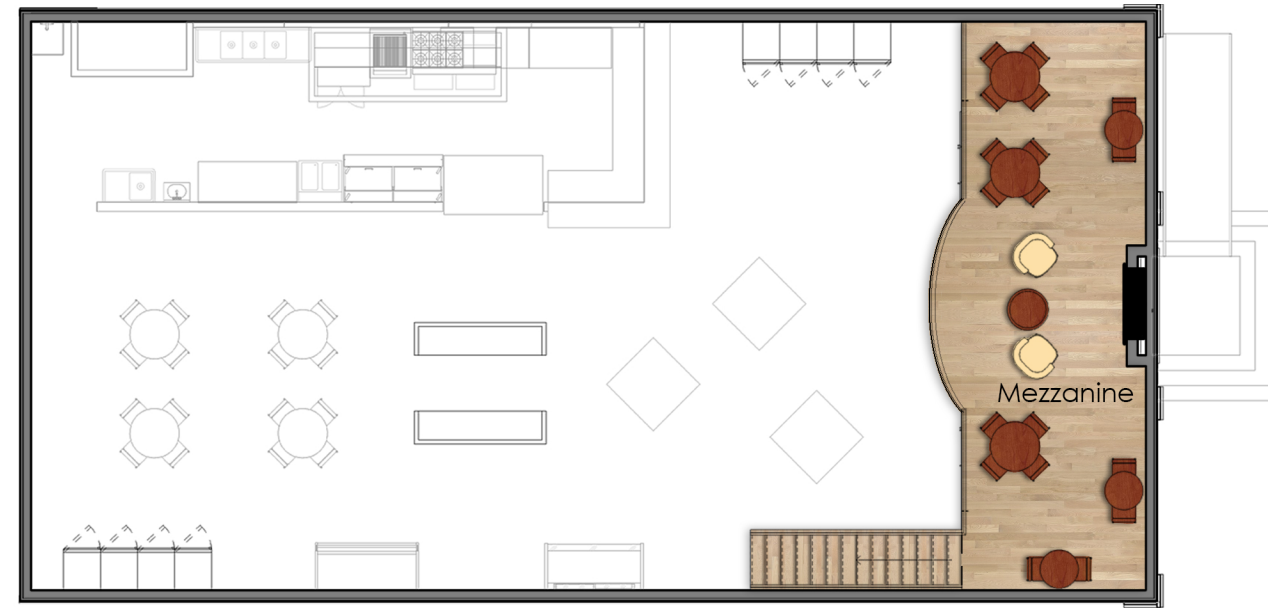

MEZZANINE PLAN

- EXISTING SLOPED MEZZANINE REMOVED AND NEW SINGLE LEVEL MEZZANINE CONSTRUCTED
- MEZZANINE EDGE CONTINUTES CURVED THEME FOUND IN THE WINDOW HEADS AND BARREL VAULT CEILING TRANSITIONS
- SPECIAL SPACE FOR DINING AND SMALL GROUP GATHERINGS

MAIN LEVEL PLAN

- BRIGHT OPEN AIRY SPACE FOR THE COMMUNITY TO GATHER
- VENUE FOR LOCAL FARMERS TO SELL THEIR PRODUCE
- CAFE FOR SERVING FARM-FRESH MEALS