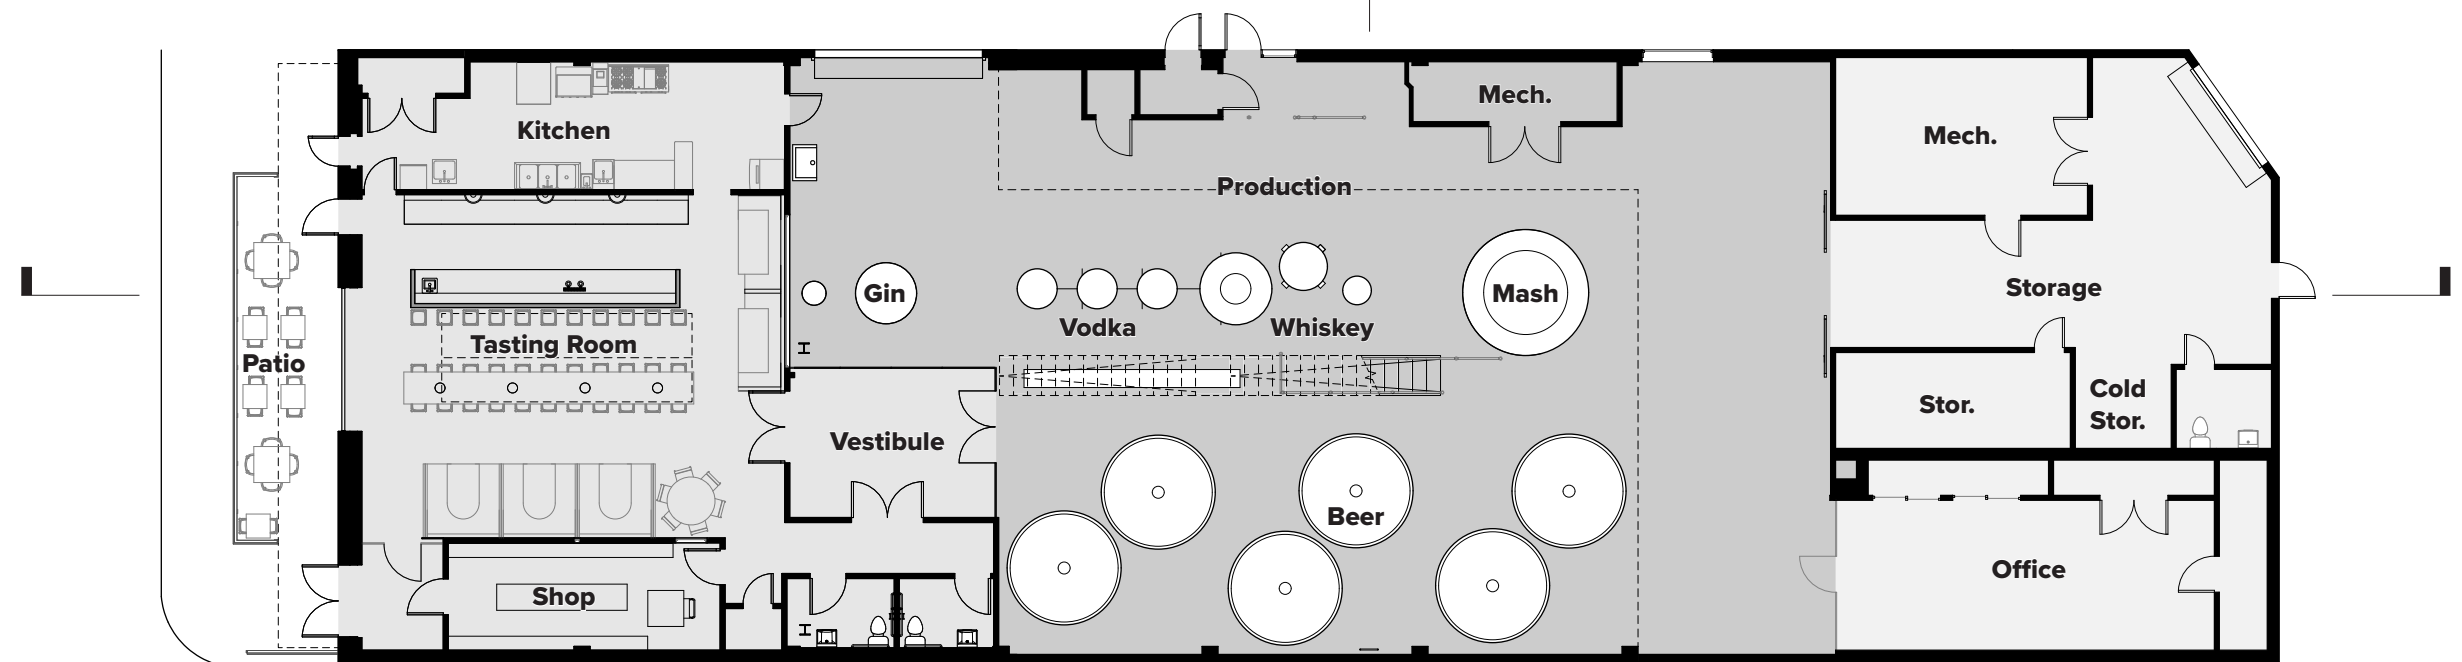

PLANS

MEZZANINE PLAN

+18'-6"

LEVEL 1 PLAN