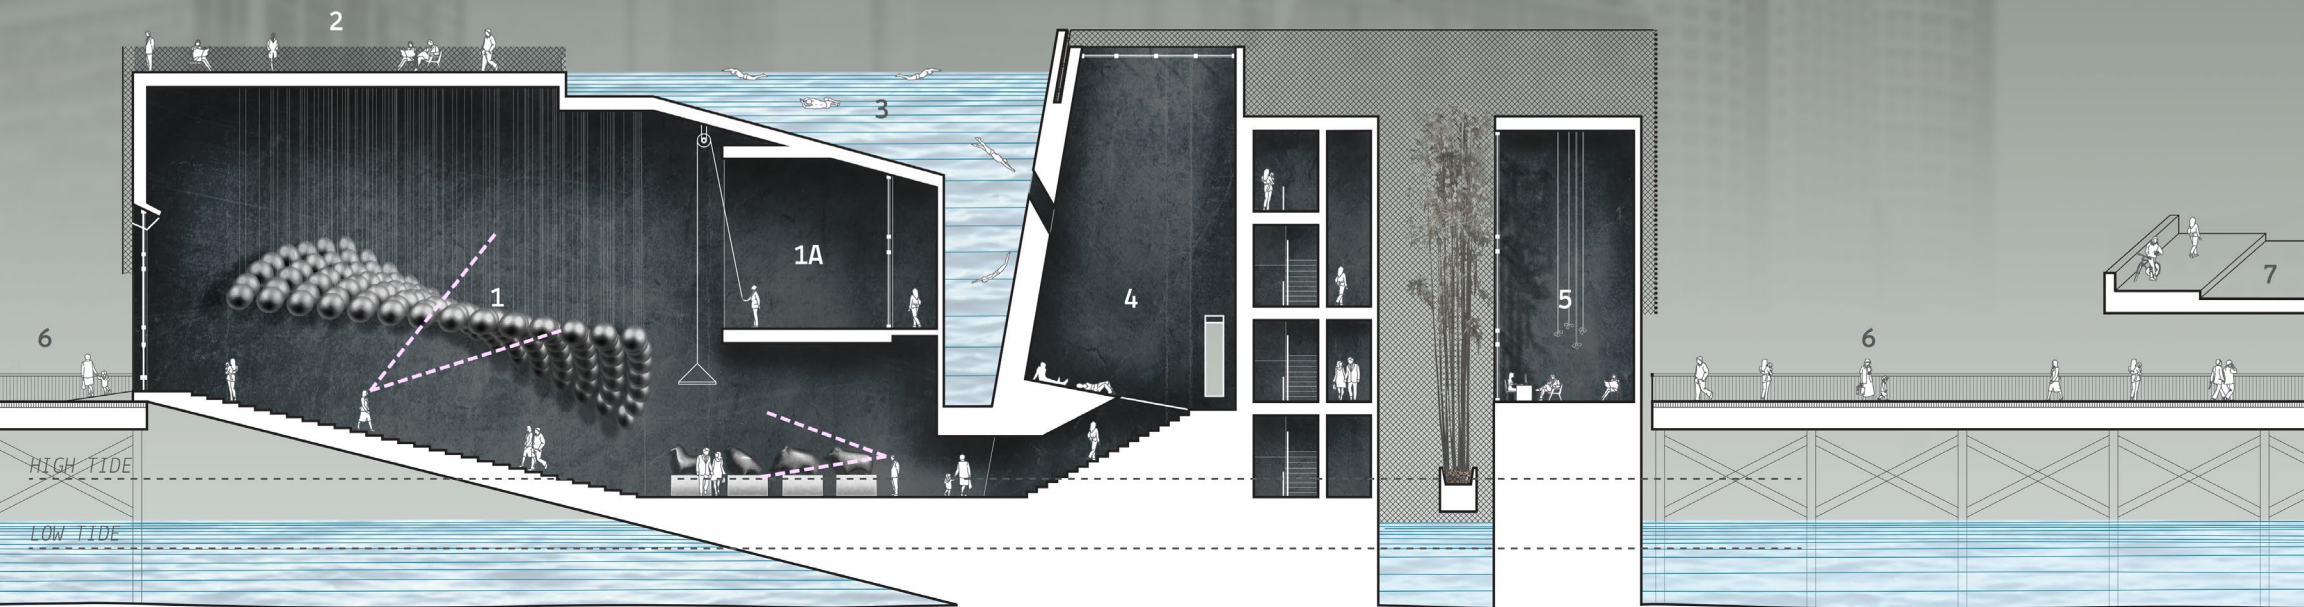

- 1 gallery / gala / film hall
- 1A gallery storage
- 2 roof deck
- 3 swimming pool
- 4 sky lounge
- 5 lobby + reception
- 6 harborwalk
- 7 seaport blvd bridge

SECTION L1

At Low tide, a flexible interior space affords gala events and/or temporary art installations ...