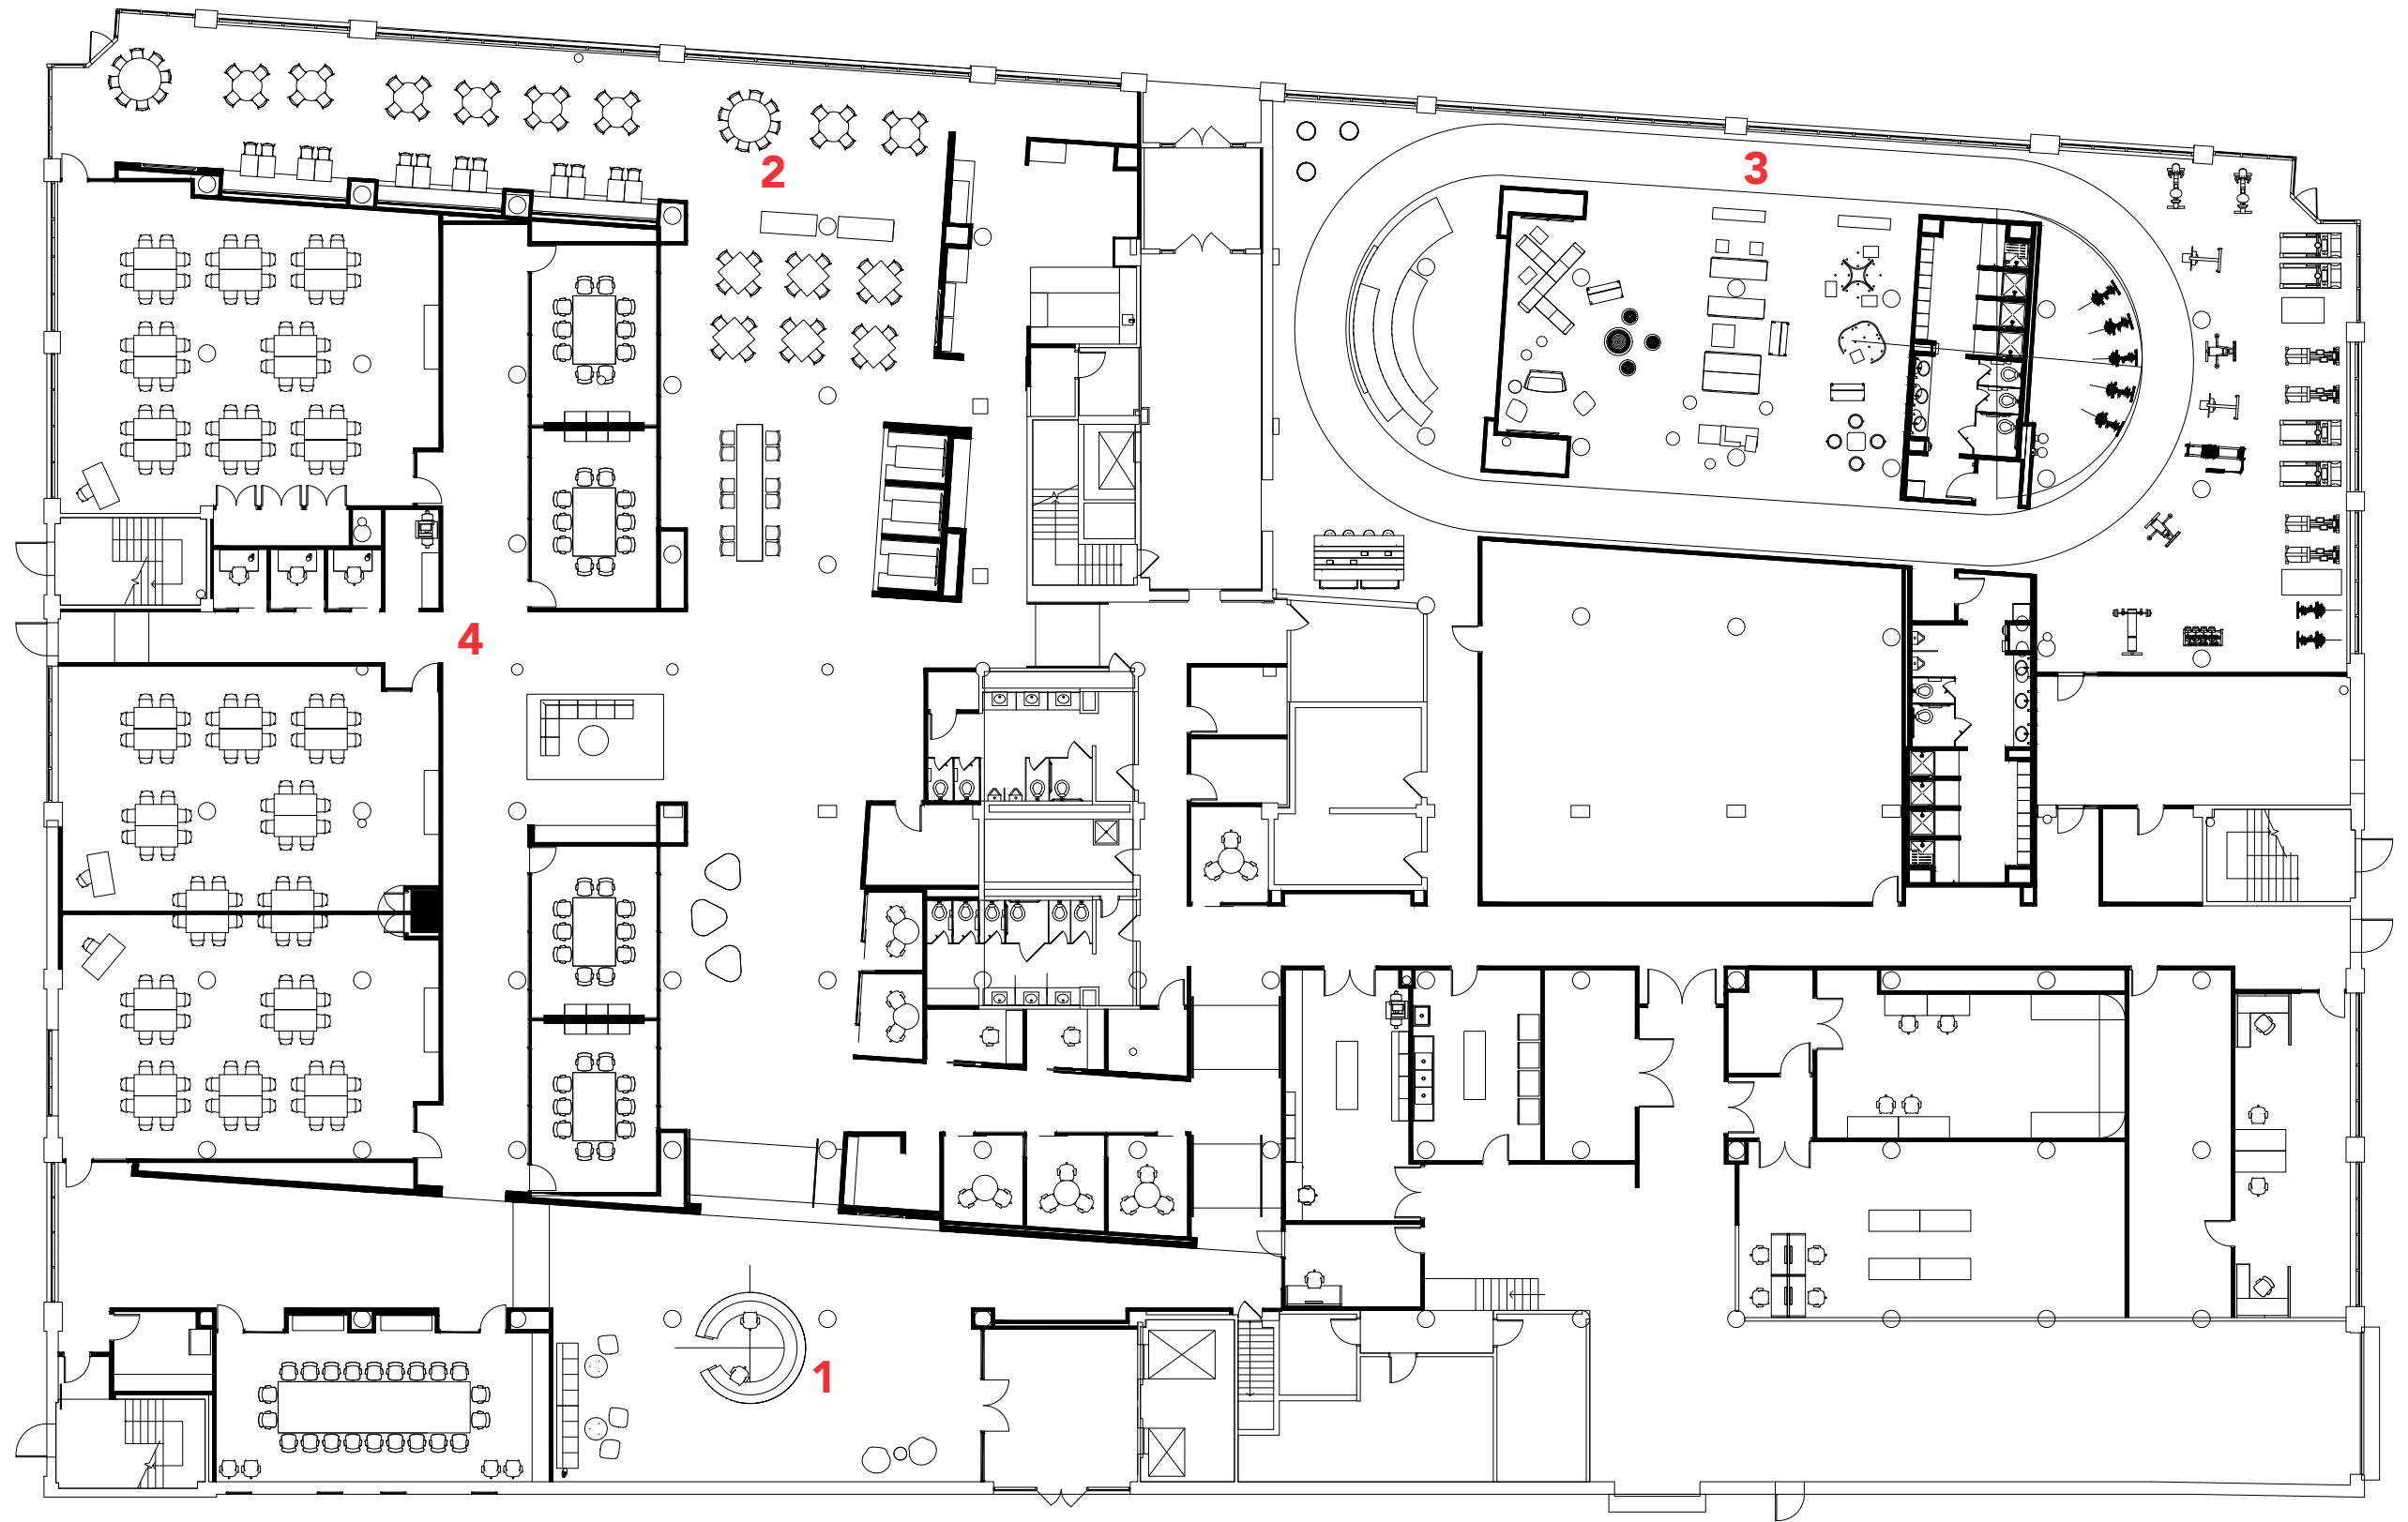

- 1. Lobby/Reception
- 2. Cafe
- 3. Fitness Center
- 4. Training/Meeting

level one
SCALE: 1"=10'-0"